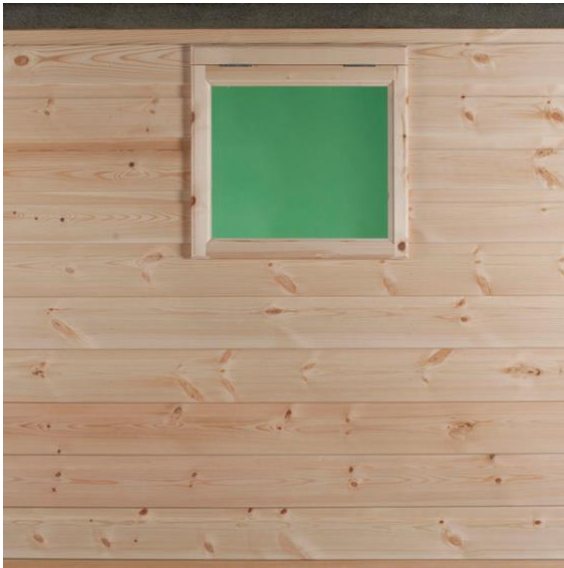

SHED WINDOWS

PRICE	£40
Style	WF1
Width	507mm
Height	660mm

PRICE	£50
Style	WFL2
Width	980mm
Height	660mm

PRICE	£50
Style	WFR2
Width	980mm
Height	660mm

PRICE	£60
Style	WF3
Width	1450mm
Height	660mm

PRICE	£70
Style	WF4
Width	1922mm
Height	660mm

PRICE	£50
Style	WF5
Width	612mm
Height	950mm

ALL WINDOWS ARE OPENING, FULLY BEADED & GLAZED AND INCLUDE A FULL SILL & CASEMENT STAY

POTTING SHED WINDOWS

PRICE	£35
Style	WPT1
Width	468mm
Height	460mm

PRICE	£35
Style	WPT2
Width	468mm
Height	665mm

ALL WINDOWS ARE OPENING, FULLY BEADED & GLAZED AND INCLUDE A FULL SILL & CASEMENT STAY

SHED BAY WINDOWS

PRICE	£100
Style	WGB45
Width	1065mm
Height	999mm

PRICE	£100
Style	WGB90
Width	746mm
Height	999mm

ALL WINDOWS ARE OPENING, FULLY BEADED & GLAZED AND INCLUDE A FULL SILL & CASEMENT STAY