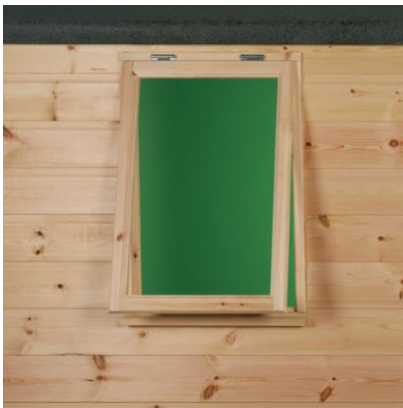

OPTIONAL EXTRAS	PRICE
Workshop Door	£65
Internal Door	£55
External Door	£55
Double Door	£80
Stable Door	£50
Partition Wall	£110
Antique Hinges	£40

VERANDA'S & OVERHANGS			
FRAMING TYPE	SUPER	DELUXE	HEAVY DUTY
8ft Wide Veranda	£145	£165	£180
10ft Wide Veranda	£190	£215	£235
12ft Wide Veranda	£205	£235	£260
8ft Wide 18" Overhang	£40	£45	£50
10ft Wide 18" Overhang	£50	£55	£60
12ft Wide 18" Overhang	£60	£65	£70

SHED WINDOWS

PRICE	£40
Style	WF1
Width	507mm
Height	660mm